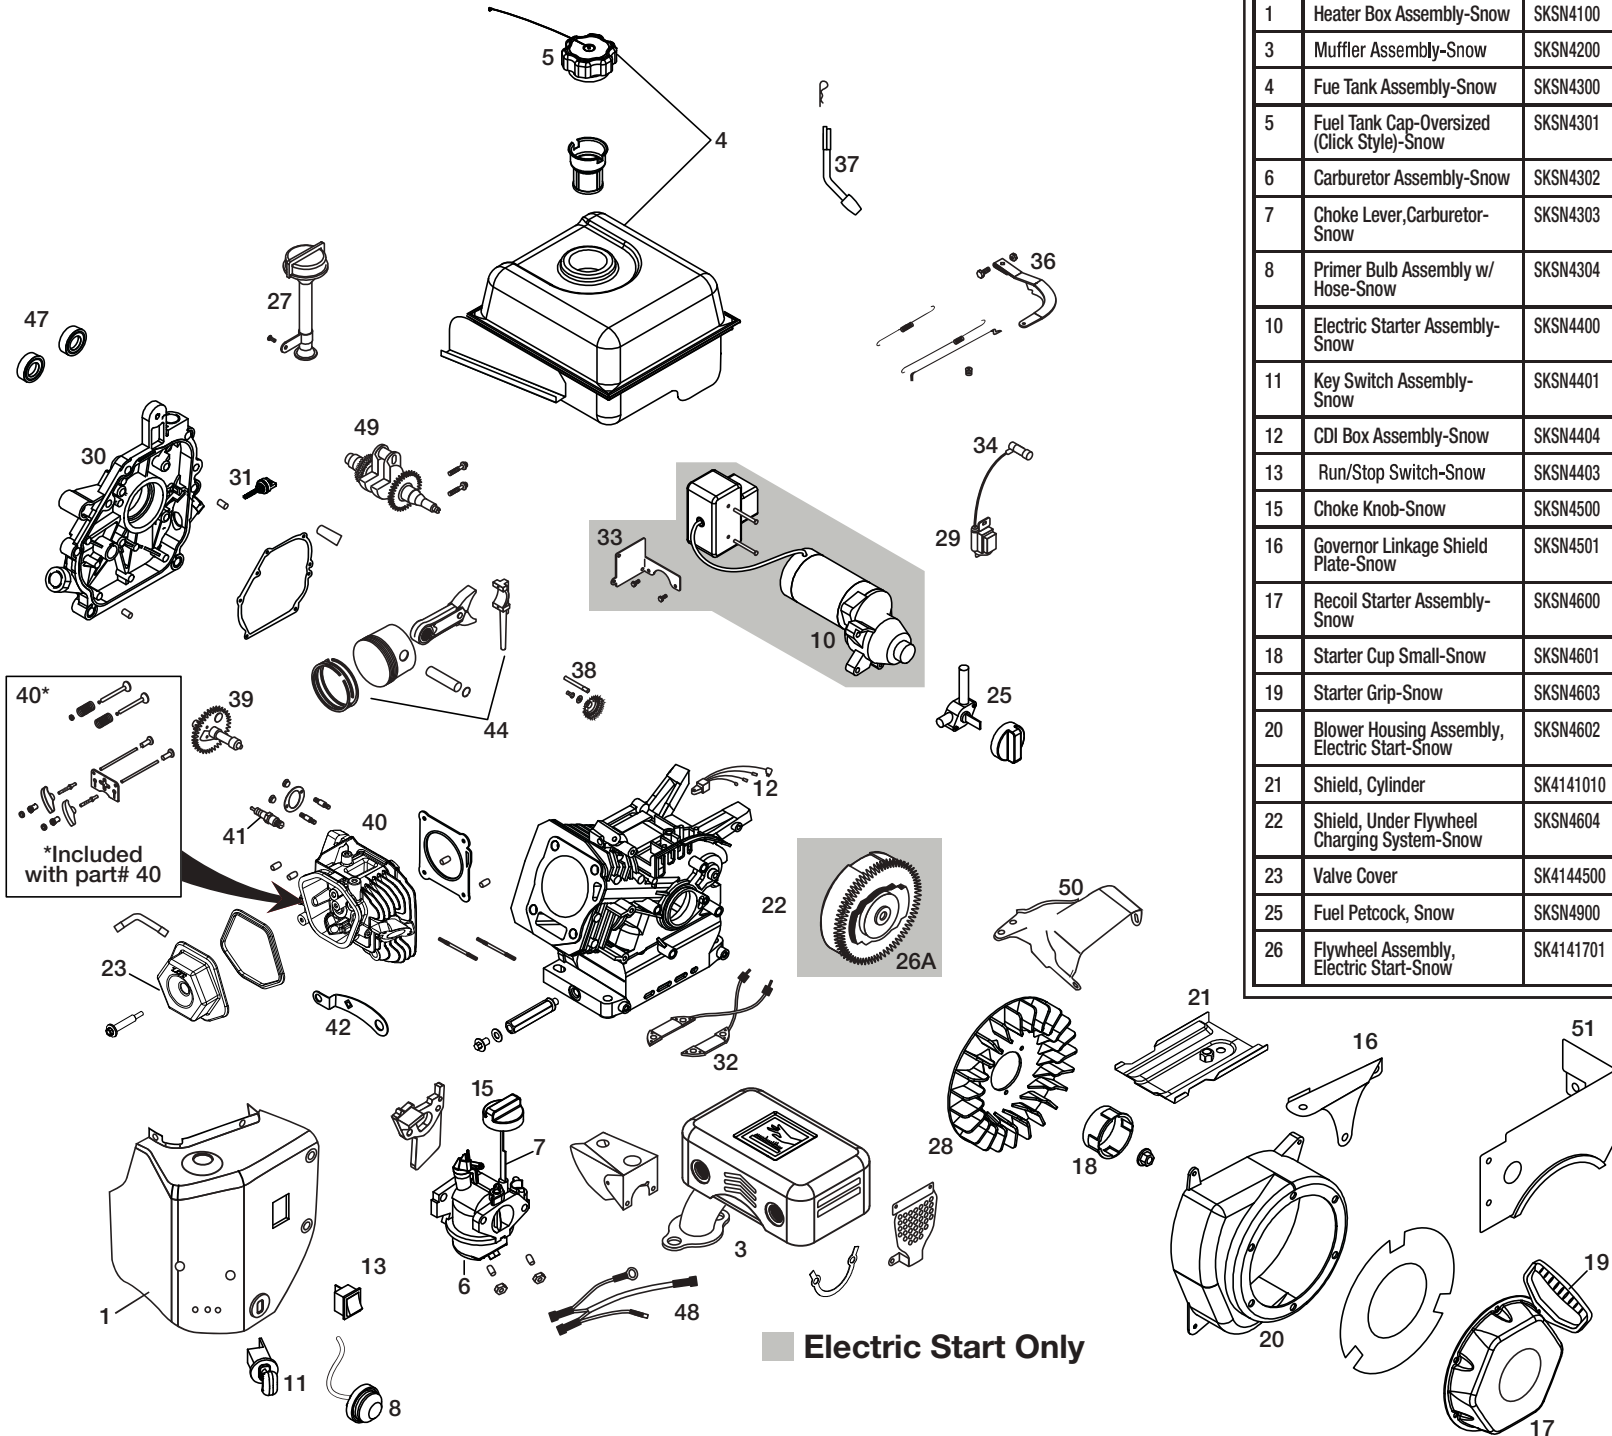

**414CC SNOW ENGINE
SERVICE KIT
PLMHK191150781DE-ABGIJOUQUE1MK**

1	Heater Box Assembly-Snow	SKSN4100
3	Muffler Assembly-Snow	SKSN4200
4	Fue Tank Assembly-Snow	SKSN4300
5	Fuel Tank Cap-Oversized (Click Style)-Snow	SKSN4301
6	Carburetor Assembly-Snow	SKSN4302
7	Choke Lever, Carburetor-Snow	SKSN4303
8	Primer Bulb Assembly w/ Hose-Snow	SKSN4304
10	Electric Starter Assembly-Snow	SKSN4400
11	Key Switch Assembly-Snow	SKSN4401
12	CDI Box Assembly-Snow	SKSN4404
13	Run/Stop Switch-Snow	SKSN4403
15	Choke Knob-Snow	SKSN4500
16	Governor Linkage Shield Plate-Snow	SKSN4501
17	Recoil Starter Assembly-Snow	SKSN4600
18	Starter Cup Small-Snow	SKSN4601
19	Starter Grip-Snow	SKSN4603
20	Blower Housing Assembly, Electric Start-Snow	SKSN4602
21	Shield, Cylinder	SK4141010
22	Shield, Under Flywheel Charging System-Snow	SKSN4604
23	Valve Cover	SK4144500
25	Fuel Petcock, Snow	SKSN4900
26	Flywheel Assembly, Electric Start-Snow	SK4141701

26A	Flywheel Assembly, Manual Start-Snow	SK4141700
27	High Oil Fill Assy Kit, Snow	SKSN4911
28	Flywheel Fan	SK4144000
29	Ignition Coil Assy	SKSN4690
30	Crankcase Cover Assy	SK4143600
31	Non-Removable Oil Plug	SK4143715
32	Charging Coil AC/DC	SK4141710
33	Electric Starter Bracket	SKSN4405
34	Spark Plug Boot	SK4143800
36	Governor Arm Assy	SKSN4502
37	Governor Shaft	SK4143100
38	Governor Gear Assembly	SK4142900
39	Camshaft	SK4141600
40	Cylinder Head Assy	SK4141050
41	Spark Plug	SK2911550
42	CDI Box Bracket-Snow	SKSN4402
44	Piston And Rod Assy	SK4141400
46	Vapor Shield	SKSN4606
47	Seal Kit	SK4143905
48	Wire Harness	SKSN4406
49	Crankshaft	SK4141800
50	Top Shield	SK4141020
51	Fuel Tank Skirt	SKSN4101
52	Rocker Arm Kit	SK4141100
53	Push Rod Tappet Kit	SK4141001
54	Cylinder Assy	SKSN4444