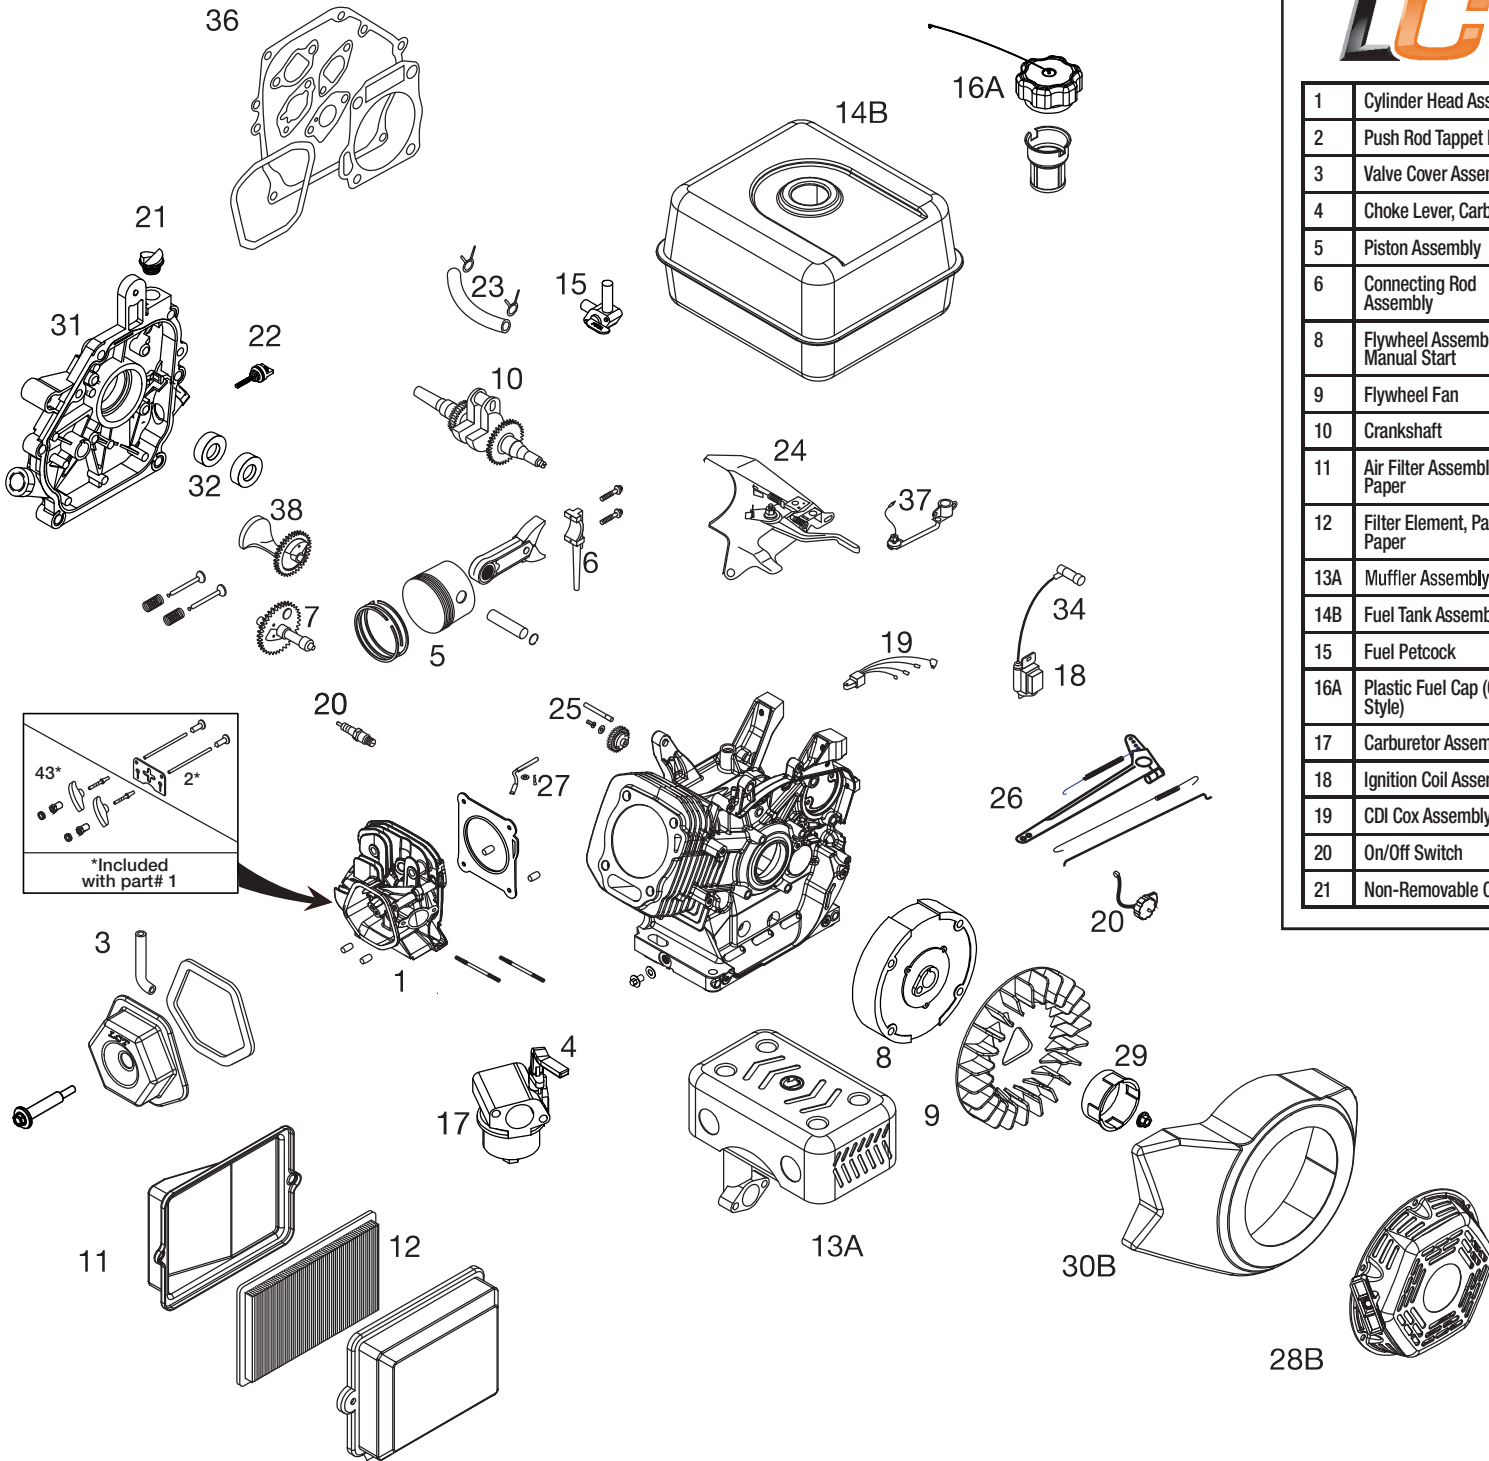

**414CC MANUAL START ENGINE  
SERVICE KIT  
PLMHK2911501E1FIGP-BPSTE2**

43\*  
2\*  
\*Included with part# 1

1	Cylinder Head Assembly	SK4141050
2	Push Rod Tappet Kit	SK4141001
3	Valve Cover Assembly	SK4144500
4	Choke Lever, Carburetor	SK4142120
5	Piston Assembly	SK4141400
6	Connecting Rod Assembly	SK4141500
8	Flywheel Assembly, Manual Start	SK4141700
9	Flywheel Fan	SK4144000
10	Crankshaft	SK4141800
11	Air Filter Assembly of Paper	SK4142002
12	Filter Element, Panel Paper	SK4142012
13A	Muffler Assembly	SK4142100
14B	Fuel Tank Assembly	SK4147002
15	Fuel Petcock	SK4142220
16A	Plastic Fuel Cap (Click Style)	SK4148300
17	Carburetor Assembly	SK4142400
18	Ignition Coil Assembly	SK4142500
19	CDI Cox Assembly	SK4142750
20	On/Off Switch	SK2082600
21	Non-Removable Oil Plug	SK4143715

22	Black Oil Dipstick	SK4143711
24	Throttle Control Assembly	SK4142800
25	Governor Gear Assembly	SK4142900
26	Governor Link Assembly	SK4143000
27	Governor Arm Shaft Assembly	SK4143100
28B	Recoil Starter Assembly	SK4147001
29	Starter Cup	SK4143300
30B	Blower Housing Assembly	SK4147003
31	Crankcase Cover Assembly	SK4143600
32	Seal Kit	SK4143905
34	Spark Plug Boot	SK4143800
36	Engine Gasket Kit	SK4144300
37	Low Oil Sensor	SK4142700
39	Camshaft	SK4141600
41	Spark Plug	SK2911550
42	Top Shield	SK4141020
43	Rocker Arm Kit	SK4141100
44	Cylinder Assembly	SKSN4444
46	Fuel Hose Kit	SK4146000