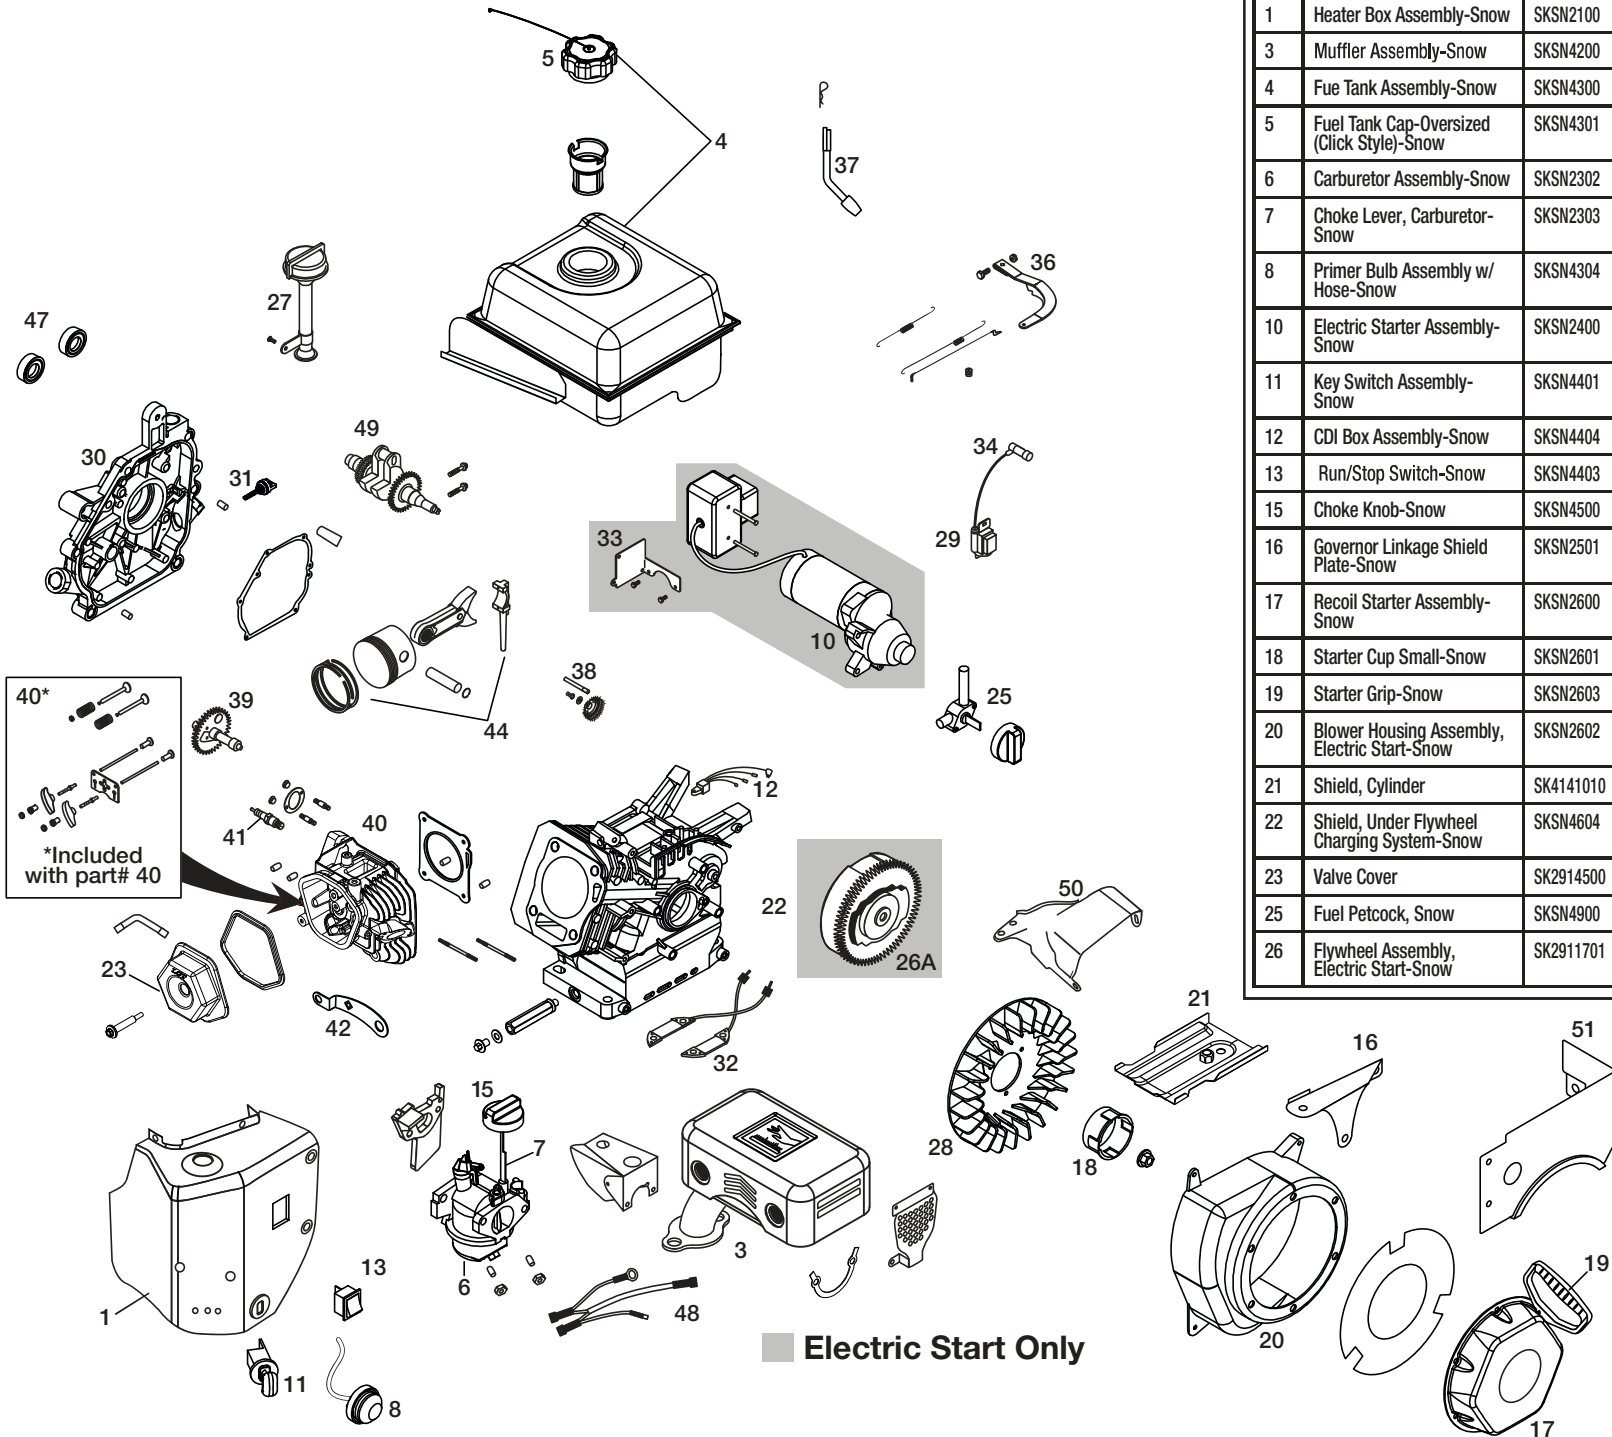

**291CC SNOW ENGINE
SERVICE KIT
PLMHK19850781DE-ABGIJOQUE1M/S**

1	Heater Box Assembly-Snow	SKSN2100
3	Muffler Assembly-Snow	SKSN4200
4	Fue Tank Assembly-Snow	SKSN4300
5	Fuel Tank Cap-Oversized (Click Style)-Snow	SKSN4301
6	Carburetor Assembly-Snow	SKSN2302
7	Choke Lever, Carburetor-Snow	SKSN2303
8	Primer Bulb Assembly w/ Hose-Snow	SKSN4304
10	Electric Starter Assembly-Snow	SKSN2400
11	Key Switch Assembly-Snow	SKSN4401
12	CDI Box Assembly-Snow	SKSN4404
13	Run/Stop Switch-Snow	SKSN4403
15	Choke Knob-Snow	SKSN4500
16	Governor Linkage Shield Plate-Snow	SKSN2501
17	Recoil Starter Assembly-Snow	SKSN2600
18	Starter Cup Small-Snow	SKSN2601
19	Starter Grip-Snow	SKSN2603
20	Blower Housing Assembly, Electric Start-Snow	SKSN2602
21	Shield, Cylinder	SK4141010
22	Shield, Under Flywheel Charging System-Snow	SKSN4604
23	Valve Cover	SK2914500
25	Fuel Petcock, Snow	SKSN4900
26	Flywheel Assembly, Electric Start-Snow	SK2911701

26A	Flywheel Assembly, Manual Start-Snow	SK2911700
27	High Oil Fill Assy Kit, Snow	SKSN4911
28	Flywheel Fan	SK2914000
29	Ignition Coil Assy	SKSN4690
30	Crankcase Cover Assy	SK2913600
31	Non-Removable Oil Plug	SK4143715
32	Charging Coil AC/DC	SK4141710
33	Electric Starter Bracket	SKSN4405
34	Spark Plug Boot	SK2913800
36	Governor Arm Assy	SKSN2502
37	Governor Shaft	SK2913100
38	Governor Gear Assembly	SK2912900
39	Camshaft	SK2911600
40	Cylinder Head Assy	SK2911000
41	Spark Plug	SK2911550
42	CDI Box Bracket-Snow	SKSN4402
44	Piston And Rod Assy	SK2911400
46	Vapor Shield	SKSN4606
47	Seal Kit	SK2913905
48	Wire Harness	SKSN4406
49	Crankshaft	SK2911800
50	Top Shield	SK4141020
51	Fuel Tank Skirt	SKSN2101
52	Rocker Arm Kit	SK4141100
53	Push Rod Tappet Kit	SK2911001
54	Cylinder Assy	SKSN2222